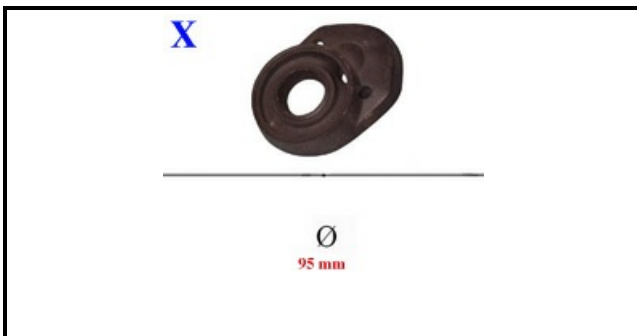

4109031

DOUBLE CROWN FLAME SPREADER 5,5KW

Date: 23-11-2024

ORIGINAL
OSP
SPARE PARTS

Technical data

EXTERNAL DIAMETER mm	Ø=95mm
KILOWATT KW	5,5 KW
BURNER	X=4111059

Manufacturer code

GIGA GRANDI CUCINE SRL