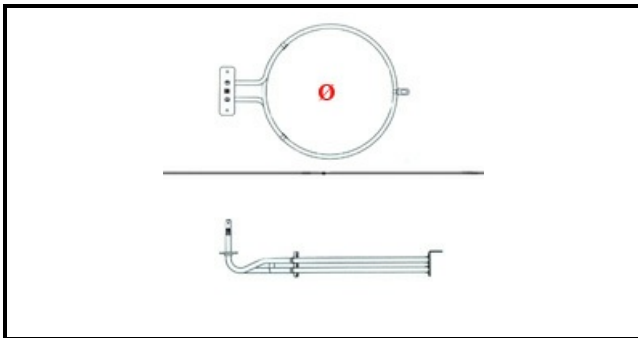

### Technical data

DEPTH MM	L=210mm
HEIGHT MM	H=27mm
ELEMENTS	ELEMENTI/ELEMENTS=1
SQUARE FLANGE	RETTANGOLARE/SQUARE FLANGE=100X22mm
EXTERNAL DIAMETER mm	Ø=190mm
KILOWATT KW	KW=2,5
WATT	WATT=2500
MONOPHASE	MONOFASE/MONOPHASE
NUMBER OF POLES	POLI/POLES=2
DRY HEATING ELEMENT	SECCO/DRY
INTERNAL DIAMETER mm	Ø=176mm