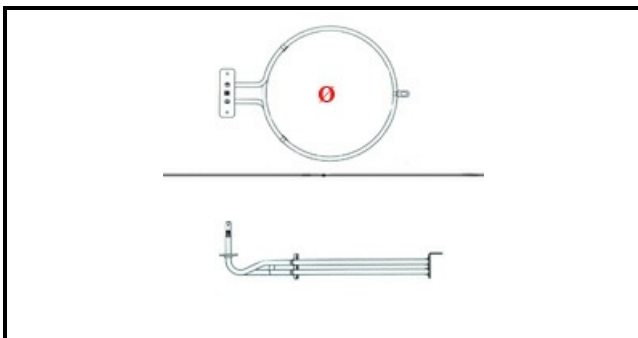

1101192

HEATING ELEMENT 2500W 240V D. 190

Date: 23-11-2024

Technical data

DEPTH MM	L=210mm
HEIGHT MM	H=27mm
ELEMENTS	ELEMENTI/ELEMENTS=1
SQUARE FLANGE	RETTANGOLARE/SQUARE FLANGE=100X22mm
EXTERNAL DIAMETER mm	Ø=190mm
KILOWATT KW	KW=2,5
WATT	WATT=2500
MONOPHASE	MONOFASE/MONOPHASE
NUMBER OF POLES	POLI/POLES=2
DRY HEATING ELEMENT	SECCO/DRY
INTERNAL DIAMETER mm	Ø=176mm