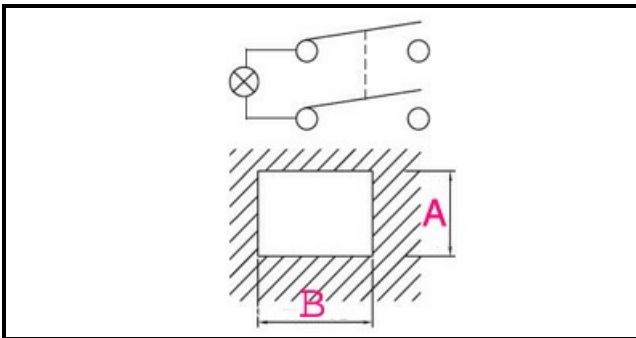

1105008

GREEN SWITCH 4 POLES

Date: 27-02-2025

Technical data

DEPTH MM	B=30mm
WIDTH MM	A=22mm
NUMBER OF POLES	POLI/POLES=4
NUMBER OF POSITIONS	0-1
COLOR	VERDE/GREEN
VOLT	230V

Manufacturer code

BERTO'S SPA
GIGA GRANDI CUCINE SRL
DIHR - ALI GROUP SRL A SOCIO UNICO
ADLER S.P.A.
ELECTROLUX PROFESSIONAL S.P.A.
ELECTROLUX PROFESSIONAL S.P.A.
LOTUS SPA
MARENO ALI GROUP SRL A SOCIO UNICO
BREMA GROUP S.P.A.
RANCILIO GROUP SPA CON SOCIO UNICO
ARISTARCO / KASTEL S.P.A.
ARISTARCO / KASTEL S.P.A.