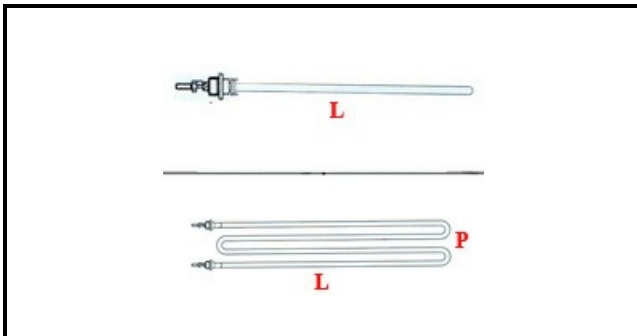

1201079

HEATING ELEMENT 2520W 220V

Date: 22-11-2024

Technical data

DEPTH MM	L=445mm
WIDTH MM	P=65mm
ELEMENTS	ELEMENTI/ELEMENTS=1
KILOWATT KW	KW=2,52
WATT	WATT=2520
MONOPHASE	MONOFASE/MONOPHASE
GAS THREAD	1/4"
NUMBER OF POLES	POLI/POLES=2
IMMERSION HEATING ELEMENTS	IMMERSIONE/IMMERSION