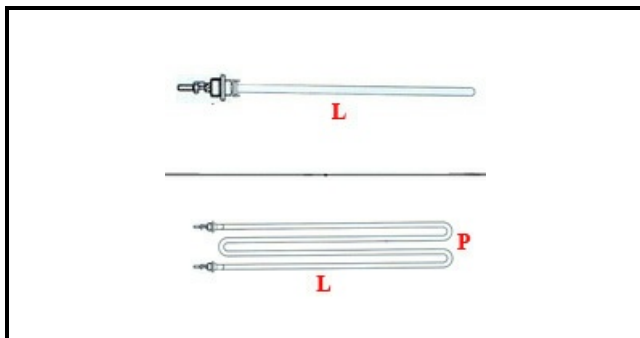

1201079

HEATING ELEMENT 2520W 220V

Date: 07-04-2025

Technical data

DEPTH MM	L=445mm
WIDTH MM	P=65mm
ELEMENTS	ELEMENTI/ELEMENTS=1
KILOWATT KW	KW=2,52
WATT	WATT=2520
MONOPHASE	MONOFASE/MONOPHASE
GAS THREAD	1/4"
NUMBER OF POLES	POLI/POLES=2
IMMERSION HEATING ELEMENTS	IMMERSIONE/IMMERSION