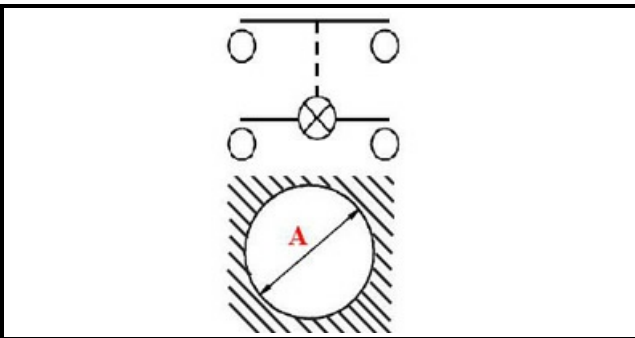

1105436

PUSH-BUTTON

Date: 23-12-2024

ORIGINAL
OSP
SPARE PARTS**Technical data**

DIAMETER mm	Ø=15mm
NUMBER OF POLES	POLI/POLES=4
NUMBER OF POSITIONS	1
COLOR	ROSSO/RED
VOLT	250V

Manufacturer code

GIORIK SPA