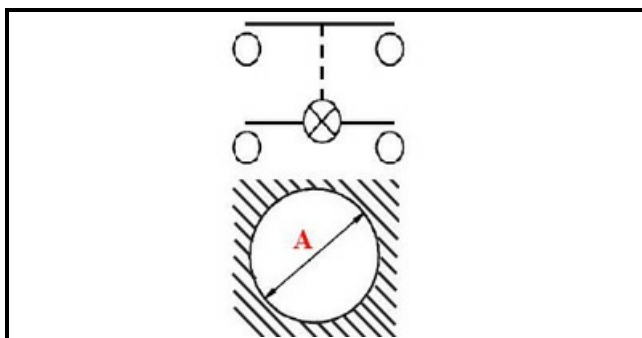

1105436

PUSH-BUTTON

Date: 07-04-2025

ORIGINAL
OSP
SPARE PARTS

Technical data

DIAMETER mm	Ø=15mm
NUMBER OF POLES	POLI/POLES=4
NUMBER OF POSITIONS	1
COLOR	ROSSO/RED
VOLT	250V

Manufacturer code

GIORIK SPA