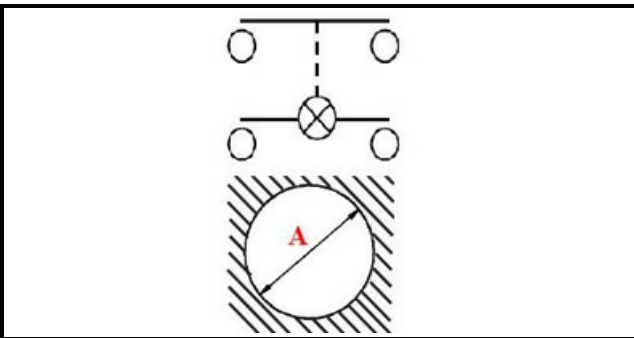

1105436

PUSH-BUTTON

Date: 27-02-2025

ORIGINAL
OSP
SPARE PARTS**Technical data**

DIAMETER mm	Ø=15mm
NUMBER OF POLES	POLI/POLES=4
NUMBER OF POSITIONS	1
COLOR	ROSSO/RED
VOLT	250V

Manufacturer code

GIORIK SPA