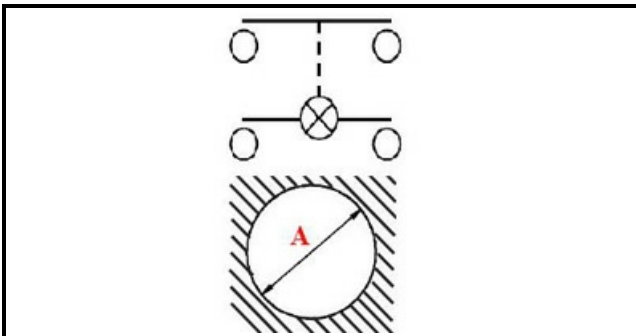

1105436

PUSH-BUTTON

Date: 22-11-2024

ORIGINAL
OSP
SPARE PARTS**Technical data**

DIAMETER mm	Ø=15mm
NUMBER OF POLES	POLI/POLES=4
NUMBER OF POSITIONS	1
COLOR	ROSSO/RED
VOLT	250V

Manufacturer code

GIORIK SPA