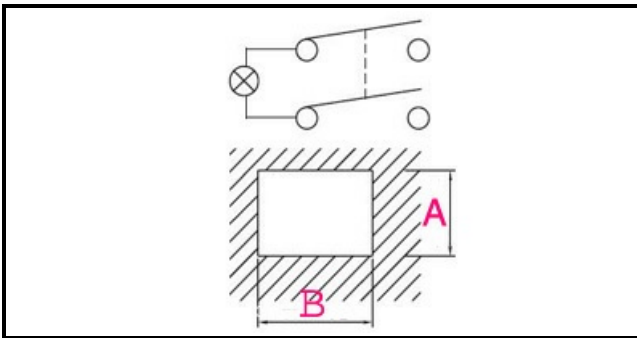

1105256

BIPOLAR SWITCH

Date: 18-04-2025

ORIGINAL
OSP
SPARE PARTS

Technical data

DEPTH MM	B=51mm
WIDTH MM	A=25mm
NUMBER OF POLES	POLI/POLES=4
NUMBER OF POSITIONS	0-1
COLOR	NERO CON LED/BLACK WITH LED
VOLT	250V