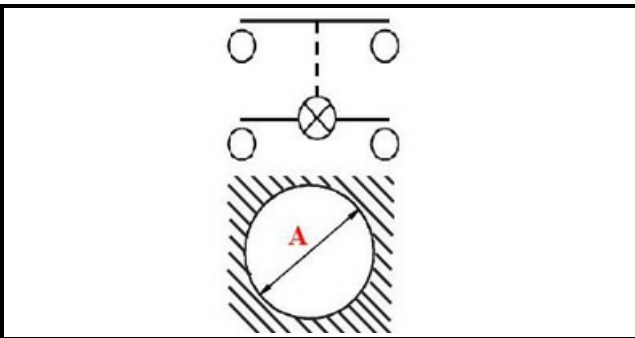

1108246

PUSH BUTTON ARROW

Date: 22-11-2024

Technical data

DIAMETER mm	Ø=25mm
MONOPHASE	MONOFASE/MONOPHASE
NUMBER OF POLES	POLI/POLES=4

Manufacturer code

Gruppo Cimbali S.p.A.