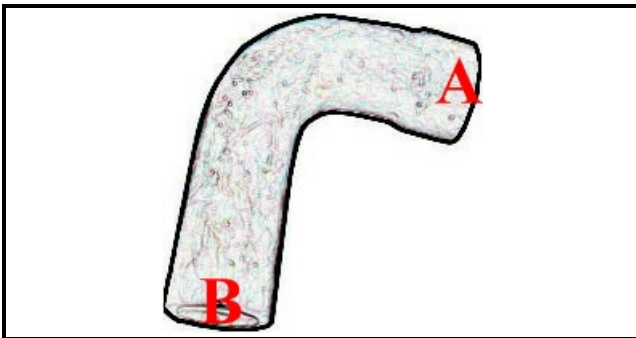

2108239

ASPIRATION HOSE P43E-NP 43 *

Date: 04-03-2025

ORIGINAL
OSP
SPARE PARTS**Technical data**

MINIMUM INTERNAL DIAMETER mm	B=29mm
MAXIMUM INTERNAL DIAMETER mm	A=35mm
NUMBER OF WAYS	2 VIE/WAYS

Manufacturer code