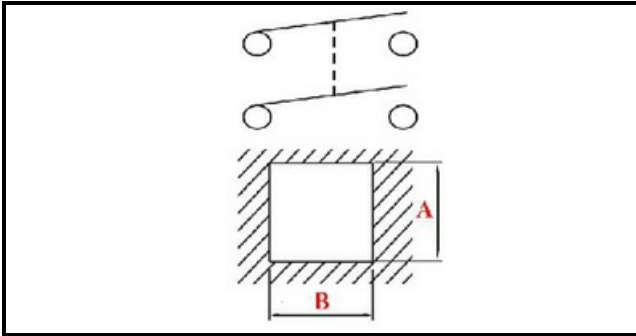

1105005

ON/OFF SWITCH SAB

Date: 04-03-2025

ORIGINAL
OSP
SPARE PARTS**Technical data**

DEPTH MM	B=26mm
WIDTH MM	A=26mm
NUMBER OF POLES	POLI/POLES=4
NUMBER OF POSITIONS	0-1
COLOR	ROSSO/RED
VOLT	230V
COLOR	VERDE/GREEN