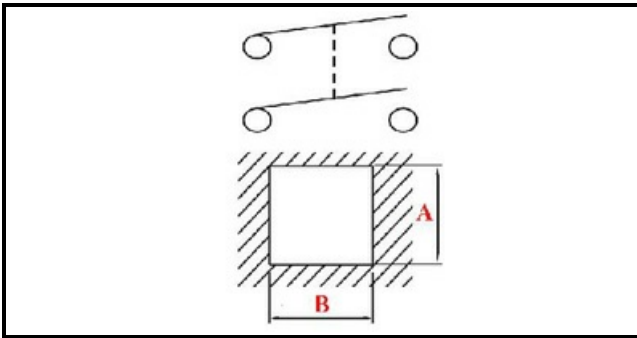

1105005

ON/OFF SWITCH SAB

Date: 05-04-2025

ORIGINAL
OSP
SPARE PARTS

Technical data

DEPTH MM	B=26mm
WIDTH MM	A=26mm
NUMBER OF POLES	POLI/POLES=4
NUMBER OF POSITIONS	0-1
COLOR	ROSSO/RED
VOLT	230V
COLOR	VERDE/GREEN