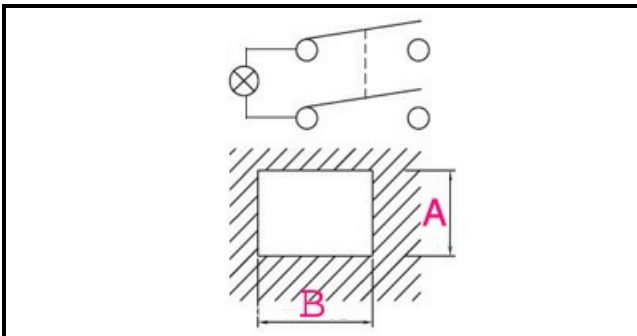

1105256

BIPOLAR SWITCH

Date: 06-04-2025

ORIGINAL
OSP
SPARE PARTS

Technical data

DEPTH MM	B=51mm
WIDTH MM	A=25mm
NUMBER OF POLES	POLI/POLES=4
NUMBER OF POSITIONS	0-1
COLOR	NERO CON LED/BLACK WITH LED
VOLT	250V