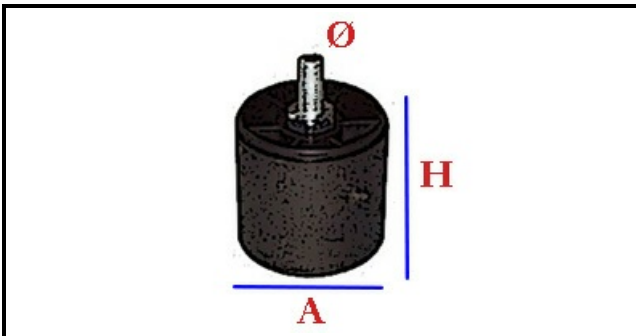

3105006

STAINLESS STEEL SUPPORT LS 1105

Date: 31-01-2025

Technical data

HEIGHT MM	H min=130mm
THREAD MA	M12
MATERIAL	INOX
LOWER DIAMETER	A=51mm
HEIGHT MM	H max=195mm

Manufacturer code

COMENDA - ALI GROUP SRL A SOCIO UNICO