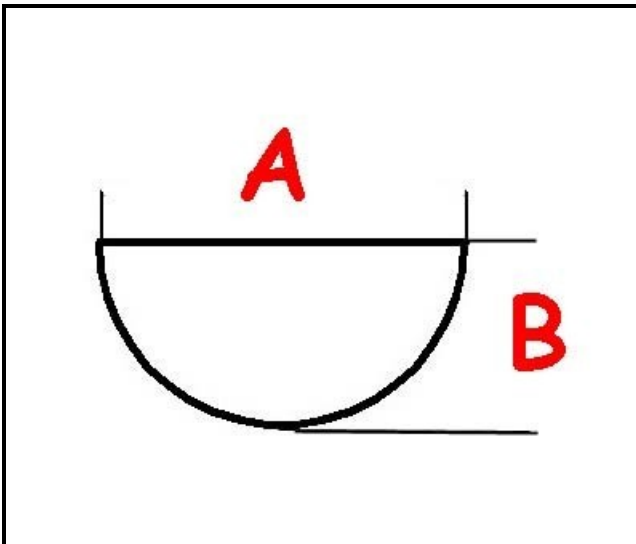

3108089

HANDLE 30/90°

Date: 31-01-2025

ORIGINAL
OSP
SPARE PARTS**Technical data**

| | |
|--------------------------|---------------------|
| DEPTH MM | A=6mm |
| WIDTH MM | B=5mm |
| EXTERNAL DIAMETER mm | Ø=42mm |
| HOLE FOR HALF-MOON SHAFT | MEZZALUNA/HALF-MOON |
| MAXIMUM TEMPERATURE ° | T max=90° |