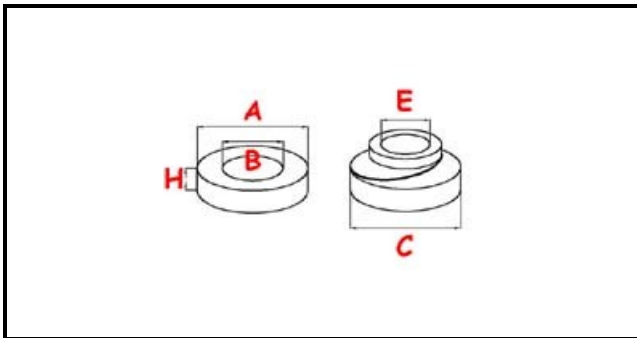

## Technical data

MECHANIC SEAL EXTERNAL DIAMETER mm	C=24,5mm
MECHANIC SEAL INTERNAL DIAMETER mm	E=12mm
BAKED CLAY SEAL EXTERNAL DIAMETER mm	A=26mm
BAKED CLAY SEAL INTERNAL DIAMETER mm	B=14mm
BAKED CLAY SEAL HEIGHT mm	H=8mm