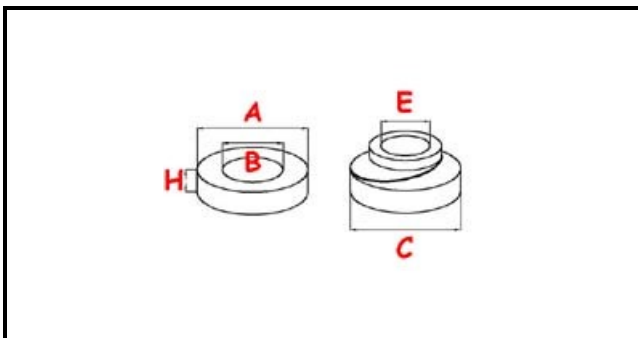

3110018

COMPLETE MECHANIC SEAL 12X26X8 D.12

Date: 18-04-2025

Technical data

MECHANIC SEAL EXTERNAL DIAMETER mm	C=24,5mm
MECHANIC SEAL INTERNAL DIAMETER mm	E=12mm
BAKED CLAY SEAL EXTERNAL DIAMETER mm	A=26mm
BAKED CLAY SEAL INTERNAL DIAMETER mm	B=14mm
BAKED CLAY SEAL HEIGHT mm	H=8mm