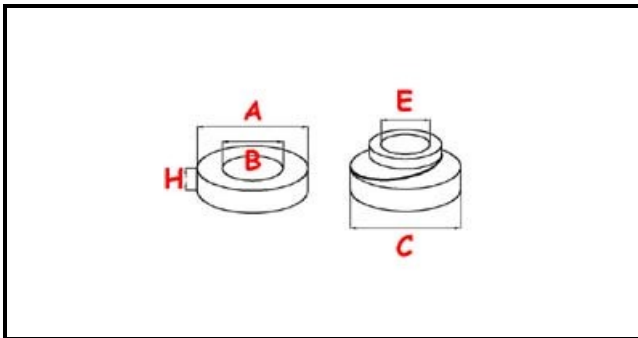

3110018

COMPLETE MECHANIC SEAL 12X26X8 D.12

Date: 31-01-2025

Technical data

MECHANIC SEAL EXTERNAL DIAMETER mm	C=24,5mm
MECHANIC SEAL INTERNAL DIAMETER mm	E=12mm
BAKED CLAY SEAL EXTERNAL DIAMETER mm	A=26mm
BAKED CLAY SEAL INTERNAL DIAMETER mm	B=14mm
BAKED CLAY SEAL HEIGHT mm	H=8mm