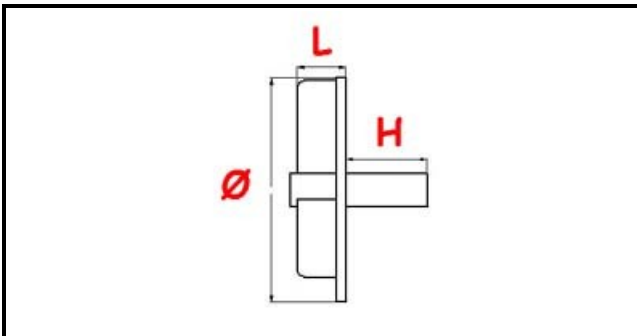

3109162

IMPELLER LGB 0107 X ZF171

Date: 19-04-2025

ORIGINAL
OSP
SPARE PARTS

Technical data

WIDTH MM	L=17mm
HEIGHT MM	H=11mm
DIAMETER mm	Ø=68mm
NUMBER OF HOLES	3 fori/holes
TYPE	APERTA/OPEN

Manufacturer code