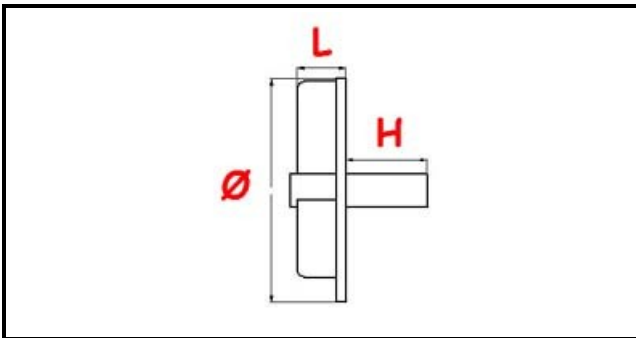

3109162

IMPELLER LGB 0107 X ZF171

Date: 22-12-2024

ORIGINAL
OSP
SPARE PARTS**Technical data**

WIDTH MM	L=17mm
HEIGHT MM	H=11mm
DIAMETER mm	Ø=68mm
NUMBER OF HOLES	3 fori/holes
TYPE	APERTA/OPEN

Manufacturer code