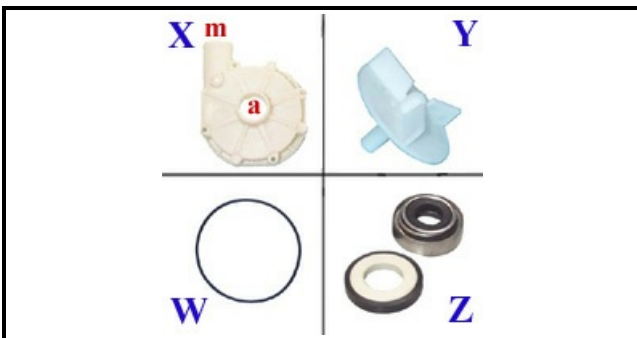

1103042

CLOCKWISE PUMP 0,15HP COMENDA

Date: 31-01-2025

Technical data

DIAMETER SUCTION mm	A=28mm
DIAMETER FLOW mm	M=28mm
KILOWATT KW	KW=0,12
MONOPHASE	230V
HP - POWER	HP=0,15
GASKET	W=2104004
DIRECTION OF ROTATION LEFT	SX / LEFT
MECHANIC SEAL	Z=3110026
FAN	Y=3109017
BODY PUMP	X=1103149
CAPACITOR	6,3mf