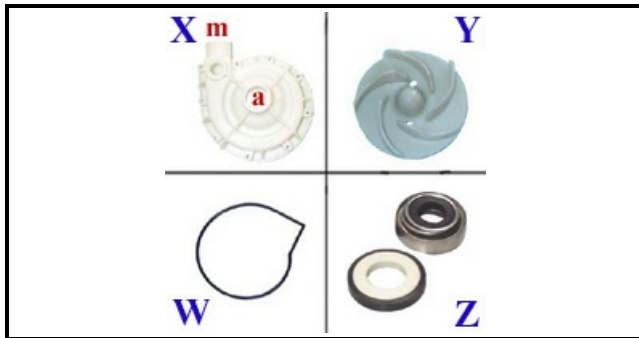

1103049

PUMP 0,25HP 220-240V 50HZ

Date: 22-11-2024

ORIGINAL
OSP
SPARE PARTS

Technical data

DIAMETER SUCTION mm	A=30mm
DIAMETER FLOW mm	M=30mm
KILOWATT KW	KW=0,19
MONOPHASE	230V
HP - POWER	HP= 0,25
GASKET	W=2104003
DIRECTION OF ROTATION LEFT	SX / LEFT
MECHANIC SEAL	Z=3110017
FAN	Y=3109005
BODY PUMP	X=1103145
CAPACITOR	10mf