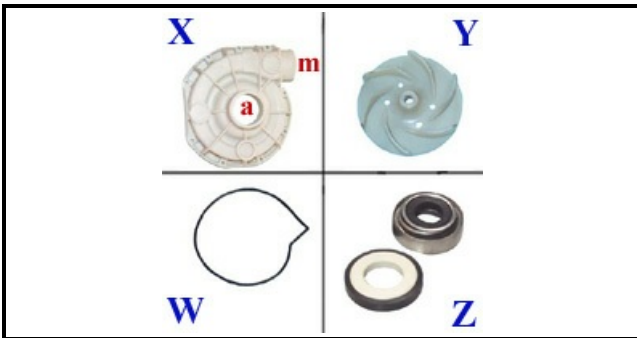

1103078

PUMP 0,75HP 230V 50HZ 3911/A

Date: 31-01-2025

Technical data

| | |
|-------------------------------|-----------|
| DIAMETER SUCTION mm | A=45mm |
| DIAMETER FLOW mm | M=40mm |
| KILOWATT KW | KW=0,56 |
| MONOPHASE | 230V |
| HP - POWER | HP=0,75 |
| GASKET | W=2104002 |
| DIRECTION OF ROTATION LEFT | SX / LEFT |
| MECHANIC SEAL | Z=3110027 |
| FAN | Y=3109020 |
| BODY PUMP | X=1103146 |
| CAPACITOR | 10mf |