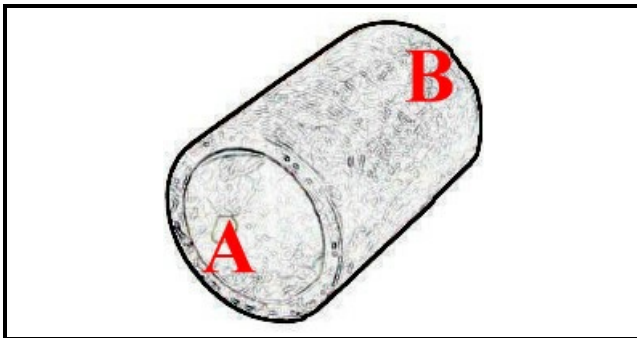

2108264

PRESSURE HOSE ED 650

Date: 31-01-2025

ORIGINAL
OSP
SPARE PARTS**Technical data**

MINIMUM INTERNAL DIAMETER mm	A=63mm
MAXIMUM INTERNAL DIAMETER mm	B=63mm
NUMBER OF WAYS	2 VIE/WAYS

Manufacturer code

HOONVED - ALI GROUP SRL A SOCIO UNICO