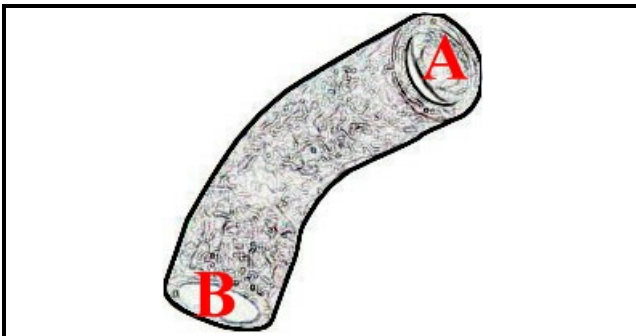

2108412

**LOT PUMP SLEEVE AC1300DX**

Date: 22-12-2024

ORIGINAL  
**OSP**  
SPARE PARTS**Technical data**

MINIMUM INTERNAL DIAMETER mm	A=50mm
MAXIMUM INTERNAL DIAMETER mm	B=53mm
NUMBER OF WAYS	2 VIE/WAYS

**Manufacturer code**