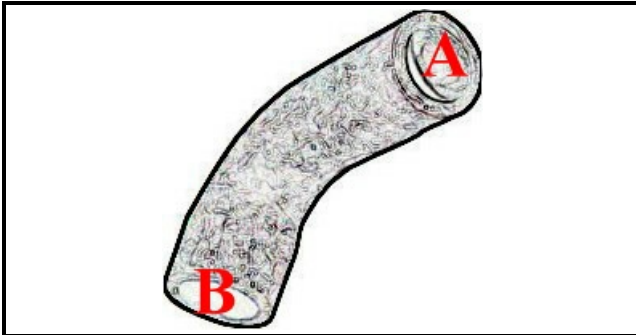

2108413

**LOT PUMP SLEEVE AC1300SXDX**

Date: 31-01-2025

ORIGINAL  
**OSP**  
SPARE PARTS**Technical data**

MINIMUM INTERNAL DIAMETER mm	A=50mm
MAXIMUM INTERNAL DIAMETER mm	B=54mm
NUMBER OF WAYS	2 VIE/WAYS