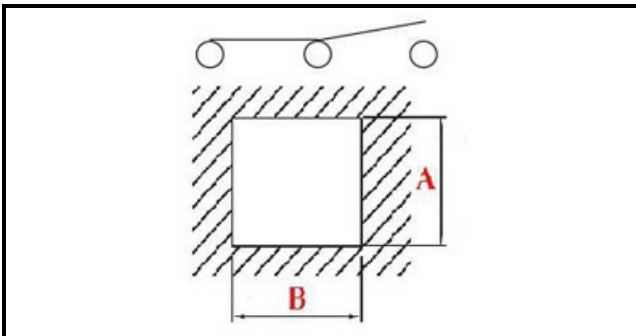

1105052

"BLACK ONEPOLAR SWITCH ""LINEA"""

Date: 25-11-2024

**Technical data**

DEPTH MM	B=26mm
WIDTH MM	A=26mm
NUMBER OF POLES	POLI/POLES=6
NUMBER OF POSITIONS	0-1
COLOR	ROSSO/RED
VOLT	230V
COLOR	VERDE/GREEN