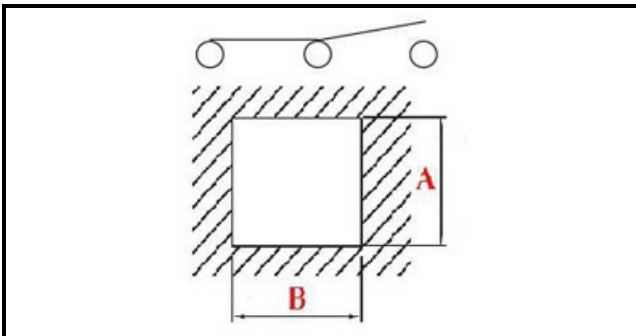

1105052

**"BLACK ONEPOLAR SWITCH ""LINEA"""**

Date: 31-01-2025

**Technical data**

DEPTH MM	B=26mm
WIDTH MM	A=26mm
NUMBER OF POLES	POLI/POLES=6
NUMBER OF POSITIONS	0-1
COLOR	ROSSO/RED
VOLT	230V
COLOR	VERDE/GREEN