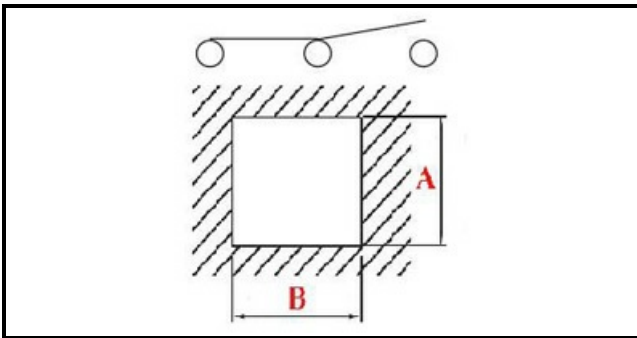

1105052

"BLACK ONEPOLAR SWITCH ""LINEA"""

Date: 07-04-2025

Technical data

DEPTH MM	B=26mm
WIDTH MM	A=26mm
NUMBER OF POLES	POLI/POLES=6
NUMBER OF POSITIONS	0-1
COLOR	ROSSO/RED
VOLT	230V
COLOR	VERDE/GREEN

Manufacturer code