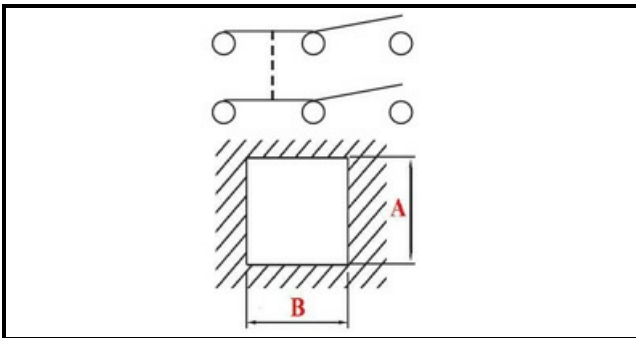

1105078

ROUND MAIN SWITCH COMENDA

Date: 31-01-2025

Technical data

DEPTH MM	B=26mm
WIDTH MM	A=26mm
NUMBER OF POLES	POLI/POLES=6
NUMBER OF POSITIONS	0-1
COLOR	ROSSO/RED
VOLT	230V
COLOR	VERDE/GREEN

Manufacturer code