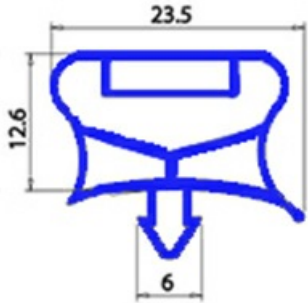

2103367

GASKET MAGNETIC SNAP ILSA 485x635MM QQ7

Date: 18-04-2025

Technical data

SHORT SIDE mm	A=485 mm
LONG SIDE mm	B=635 mm
PROFILE TYPE	QQ7

Manufacturer code

ILSA SPA