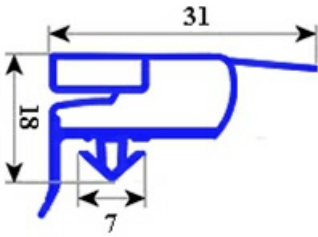

2103368

GASKET MAGNETIC SNAP 1539X659mm QQ6

Date: 18-04-2025

Technical data

SHORT SIDE mm	A=659 mm
LONG SIDE mm	B=1539 mm
PROFILE TYPE	QQ6

Manufacturer code

ILSA SPA
ILSA SPA