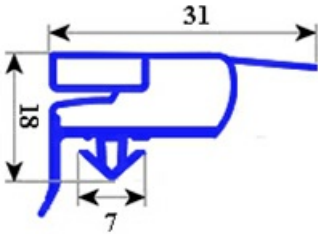

2103368

GASKET MAGNETIC SNAP 1539X659mm QQ6

Date: 24-11-2024

**Technical data**

SHORT SIDE mm	A=659 mm
LONG SIDE mm	B=1539 mm
PROFILE TYPE	QQ6

Manufacturer code

ILSA SPA
ILSA SPA