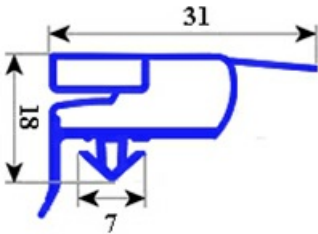

2103454

**GASKET MAGNETIC SNAP RIC. PORT 700 ARF 2007 665X1495mm  
QQ6**

Date: 04-03-2025

**Technical data**

SHORT SIDE mm	A=655 mm
LONG SIDE mm	B=1495 mm
PROFILE TYPE	QQ6

**Manufacturer code**

ILSA SPA
ILSA SPA