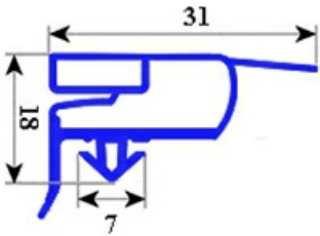

2103454

GASKET MAGNETIC SNAP RIC. PORT 700 ARF 2007 665X1495mm QQ6

Date: 18-04-2025

Technical data

SHORT SIDE mm	A=655 mm
LONG SIDE mm	B=1495 mm
PROFILE TYPE	QQ6

Manufacturer code

ILSA SPA
ILSA SPA