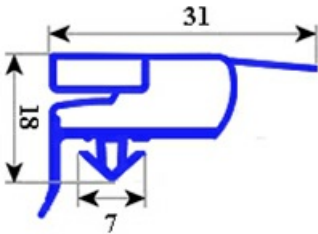

2103454

GASKET MAGNETIC SNAP RIC. PORT 700 ARF 2007 665X1495mm QQ6

Date: 24-11-2024

Technical data

SHORT SIDE mm	A=655 mm
LONG SIDE mm	B=1495 mm
PROFILE TYPE	QQ6

Manufacturer code

ILSA SPA
ILSA SPA