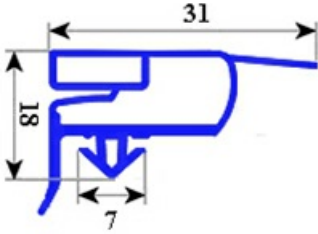

2103494

GASKET MAGNETIC SNAP RIC. PORT PA 1.1 ARF 2007 QQ6

Date: 24-11-2024

**Technical data**

SHORT SIDE mm	A=695 mm
LONG SIDE mm	B=1495 mm
PROFILE TYPE	QQ6

Manufacturer code

ILSA SPA