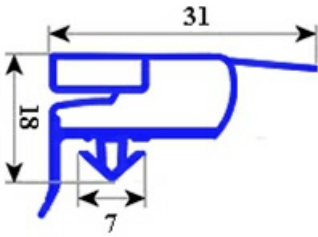

2103494

GASKET MAGNETIC SNAP RIC. PORT PA 1.1 ARF 2007 QQ6

Date: 18-04-2025

Technical data

SHORT SIDE mm	A=695 mm
LONG SIDE mm	B=1495 mm
PROFILE TYPE	QQ6

Manufacturer code

ILSA SPA