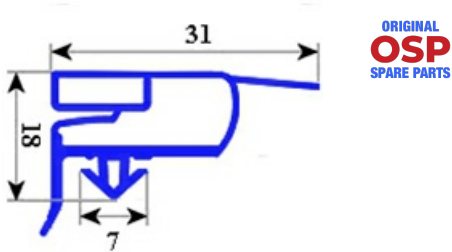

2103531

GASKET MAGNETIC SNAP (SPARE) 1/1 DOOR GE / PA 698X1538 mm QQ6

Date: 04-03-2025

Technical data

SHORT SIDE mm	A=698 mm
LONG SIDE mm	B=1538 mm
PROFILE TYPE	QQ6

Manufacturer code

ILSA SPA
ILSA SPA