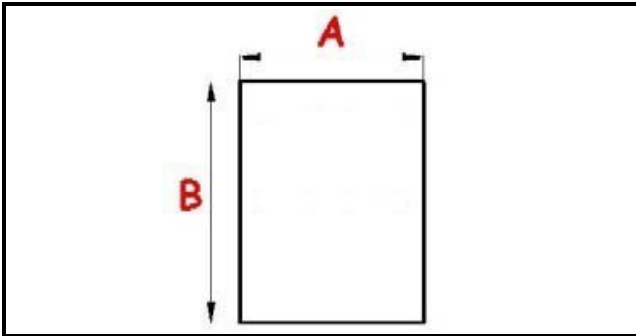

2123052

Date: 24-11-2024

ORIGINAL
OSP
SPARE PARTS

Technical data

SHORT SIDE mm	A=380mm
LONG SIDE mm	B=720mm
PROFILE TYPE	XX3

Manufacturer code

ILSA SPA