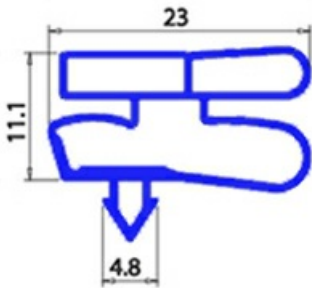

2123052

Date: 24-11-2024

ORIGINAL
OSP
SPARE PARTS

Technical data

SHORT SIDE mm	A=380mm
LONG SIDE mm	B=720mm
PROFILE TYPE	XX3

Manufacturer code

ILSA SPA