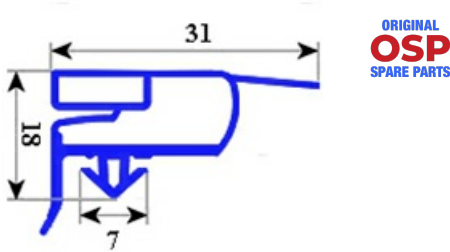

2123168

MAGNETIC SNAP IN GASKET 658X723mm QQ6

Date: 04-03-2025

**Technical data**

SHORT SIDE mm	A=658mm
LONG SIDE mm	B=723mm
PROFILE TYPE	QQ6

Manufacturer code

ILSA SPA