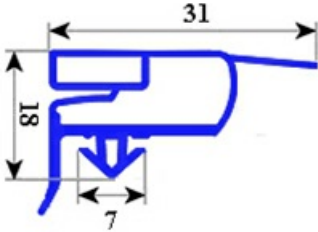

2123196

MAGNETIC SNAP IN GASKET 658X763mm QQ6

Date: 04-03-2025

**Technical data**

SHORT SIDE mm	A=658mm
LONG SIDE mm	B=763mm
PROFILE TYPE	QQ6

Manufacturer code

ILSA SPA