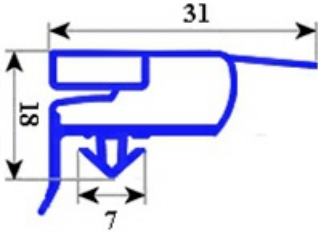

2123196

MAGNETIC SNAP IN GASKET 658X763mm QQ6

Date: 24-11-2024

**Technical data**

SHORT SIDE mm	A=658mm
LONG SIDE mm	B=763mm
PROFILE TYPE	QQ6

Manufacturer code

ILSA SPA