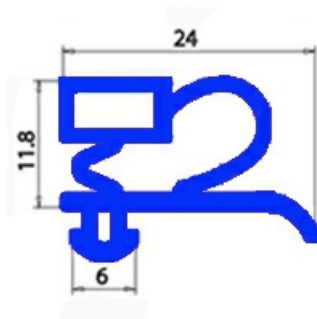

2103352

**GASKET MAGNETIC SNAP 1613X647 mm QQ3**

Date: 23-11-2024

**Technical data**

SHORT SIDE mm	A=647 mm
LONG SIDE mm	B=1631 mm
PROFILE TYPE	QQ3

**Manufacturer code**

ISA SPA