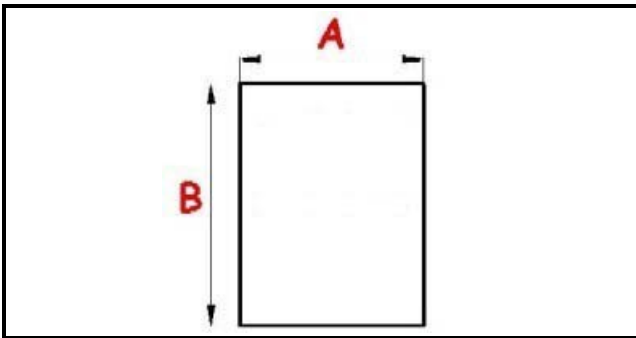

2103827

MAGNETIC SNAP IN GASKET 1565X680MM QQ1

Date: 05-04-2025

ORIGINAL
OSP
SPARE PARTS

Technical data

SHORT SIDE mm	A=680mm
LONG SIDE mm	B=1565mm
PROFILE TYPE	QQ1

Manufacturer code

ISA SPA