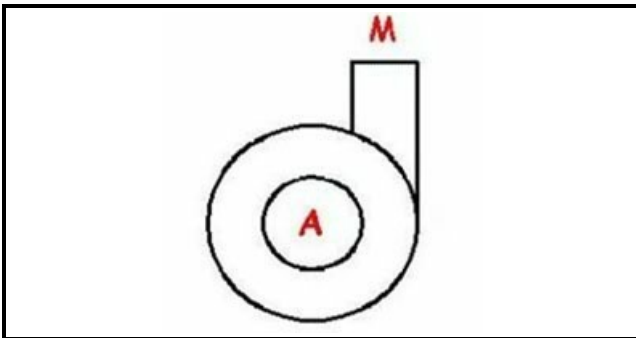

1103518

**BODY PUMP HP 0,25**

Date: 24-11-2024

**Technical data**

DIAMETER SUCTION mm	A=28mm
DIAMETER FLOW mm	M=28mm
DIRECTION OF ROTATION RIGHT	DX / RIGHT

**Manufacturer code**

KRUPPS S.R.L.