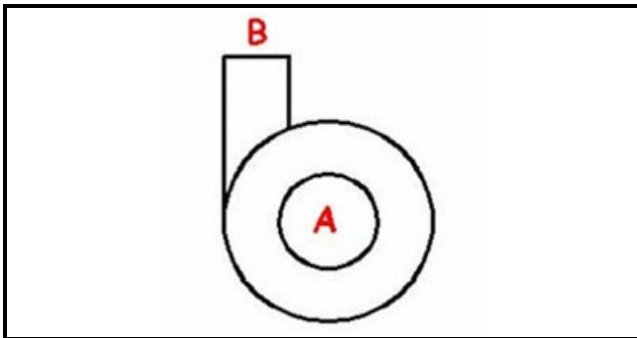

1103609

**BODY PUMP HP 2,7**

Date: 24-11-2024

ORIGINAL  
**OSP**  
SPARE PARTS**Technical data**

DIAMETER SUCTION mm	A=62mm
DIAMETER FLOW mm	M=50mm
DIRECTION OF ROTATION RIGHT	DX/ RIGHT
DIRECTION OF ROTATION LEFT	SX / LEFT