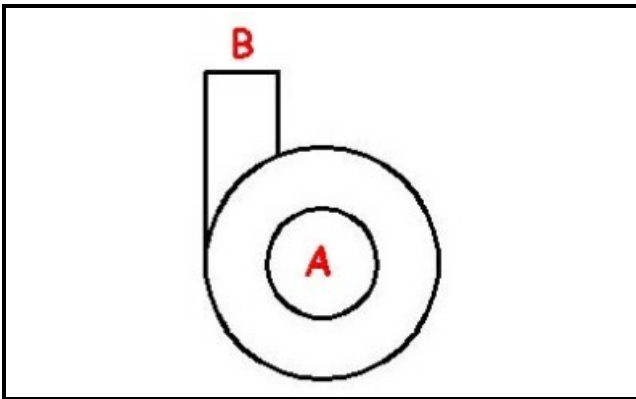

1103898

BODY PUMP

Date: 24-11-2024

ORIGINAL
OSP
SPARE PARTS**Technical data**

DIAMETER SUCTION mm	A=59mm
DIAMETER FLOW mm	M=49mm
DIRECTION OF ROTATION LEFT	SX / LEFT

Manufacturer code

KRUPPS S.R.L.