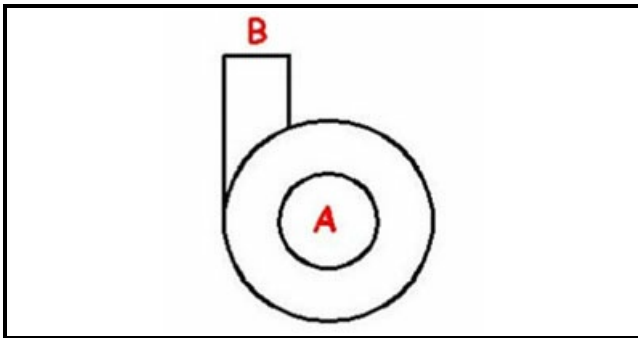

3116012

BODY PUMP HP 0,35 MOD. L63T35

Date: 18-04-2025

ORIGINAL
OSP
SPARE PARTS

Technical data

DIAMETER FLOW mm	B=32mm
DIAMETER SUCTION mm	A=33mm

Manufacturer code

KRUPPS S.R.L.