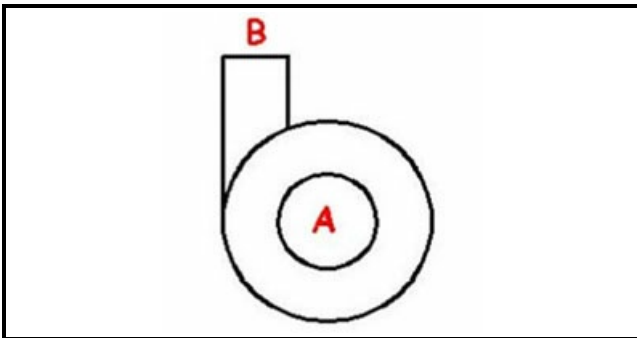

3116012

BODY PUMP HP 0,35 MOD. L63T35

Date: 24-11-2024

ORIGINAL
OSP
SPARE PARTS**Technical data**

DIAMETER FLOW mm	B=32mm
DIAMETER SUCTION mm	A=33mm

Manufacturer code

KRUPPS S.R.L.