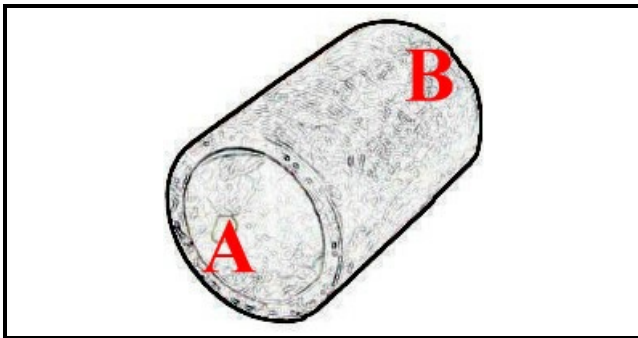

## Technical data

MINIMUM INTERNAL DIAMETER mm	A=32mm
MAXIMUM INTERNAL DIAMETER mm	B=32mm
NUMBER OF WAYS	2 VIE/WAYS