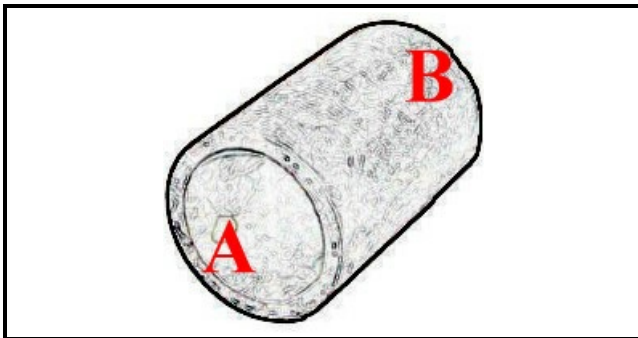

2108384

HOSES 32 FITTING LOWER

Date: 24-11-2024

ORIGINAL
OSP
SPARE PARTS**Technical data**

MINIMUM INTERNAL DIAMETER mm	A=32mm
MAXIMUM INTERNAL DIAMETER mm	B=32mm
NUMBER OF WAYS	2 VIE/WAYS

Manufacturer code