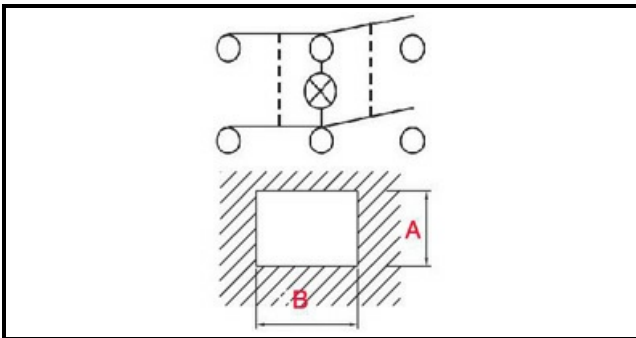

1105331

SWITCH ON/OFF - ON/OFF BOILER

Date: 24-11-2024

Technical data

DEPTH MM	B=50mm
WIDTH MM	A=26mm
NUMBER OF POLES	POLI/POLES=4
NUMBER OF POSITIONS	0-1
COLOR	GRIGIO/GREY
VOLT	230V
COLOR	NERO/BLACK

Manufacturer code