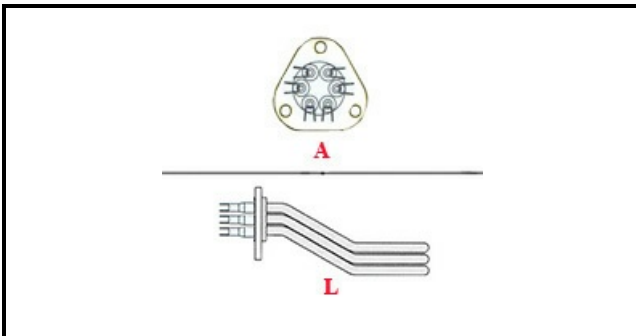

1101979

**HEATING ELEMENT 4 GR. 220V/5800W**

Date: 04-03-2025

ORIGINAL  
**OSP**  
SPARE PARTS**Technical data**

DEPTH MM	L=560mm
ELEMENTS	ELEMENTI/ELEMENTS=3
TRIANGULAR FLANGE	TRIANGOLARE/TRIANGULAR FLANGE=53mm
KILOWATT KW	KW=5,8
WATT	WATT=5800
THREE PHASE	TRIFASE/THREEPHASE
NUMBER OF POLES	POLI/POLES=6
GASKET	2107045
IMMERSION HEATING ELEMENTS	IMMERSIONE/IMMERSION
NUMBER OF HOLES	FORI/HOLES=3
DIAMETER mm	A=53mm