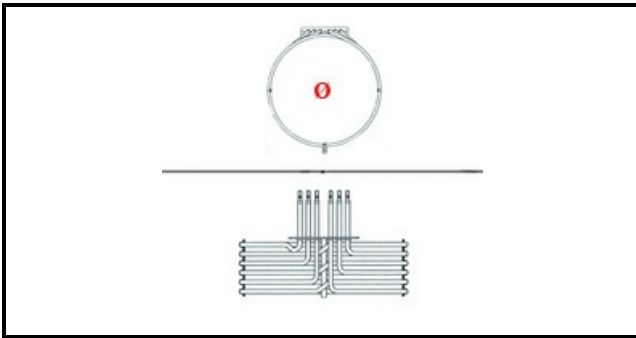

1101097

CIRCULAR THREE-PHASE HEATING ELEMENT 7500W

Date: 27-02-2025

ORIGINAL
OSP
SPARE PARTS

Technical data

DEPTH MM	L=287mm
HEIGHT MM	H=173mm
ELEMENTS	ELEMENTI/ELEMENTS=3
SQUARE FLANGE	RETTANGOLARE/SQUARE FLANGE=140X22mm
EXTERNAL DIAMETER mm	Ø=265mm
KILOWATT KW	KW=7,5
WATT	WATT=7500
THREE PHASE	TRIFASE/THREEPHASE
NUMBER OF POLES	POLI/POLES=6
DRY HEATING ELEMENT	SECCO/DRY
INTERNAL DIAMETER mm	Ø=248mm