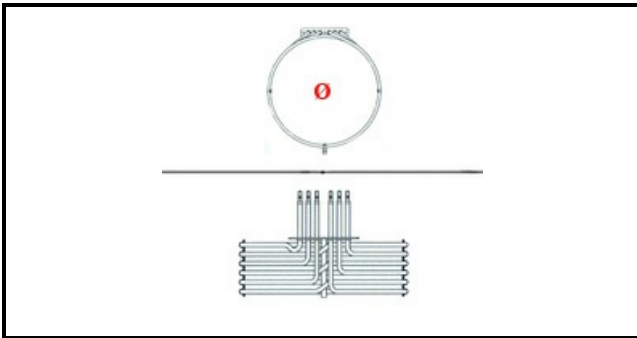

# CIRCULAR THREE-PHASE HEATING ELEMENT 7500W

Date: 08-04-2025

ORIGINAL  
**OSP**  
SPARE PARTS

## Technical data

DEPTH MM	L=287mm
HEIGHT MM	H=173mm
ELEMENTS	ELEMENTI/ELEMENTS=3
SQUARE FLANGE	RETTANGOLARE/SQUARE FLANGE=140X22mm
EXTERNAL DIAMETER mm	Ø=265mm
KILOWATT KW	KW=7,5
WATT	WATT=7500
THREE PHASE	TRIFASE/THREEPHASE
NUMBER OF POLES	POLI/POLES=6
DRY HEATING ELEMENT	SECCO/DRY
INTERNAL DIAMETER mm	Ø=248mm