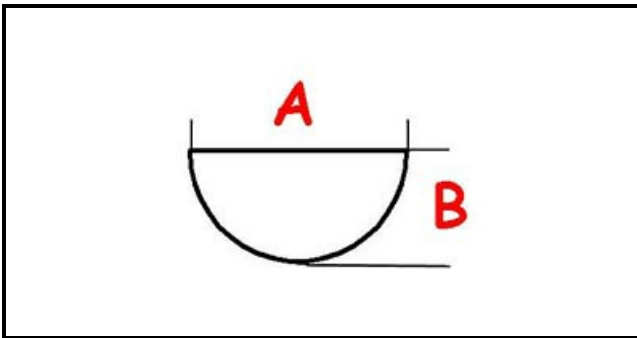

3108442

KNOB

Date: 06-04-2025

Technical data

DEPTH MM	A=6mm
WIDTH MM	B=5mm
EXTERNAL DIAMETER mm	Ø=42mm
HOLE FOR HALF-MOON SHAFT	MEZZALUNA/HALF-MOON

Manufacturer code

LAINOX ALI GROUP SRL A SOCIO UNICO

LAINOX ALI GROUP SRL A SOCIO UNICO