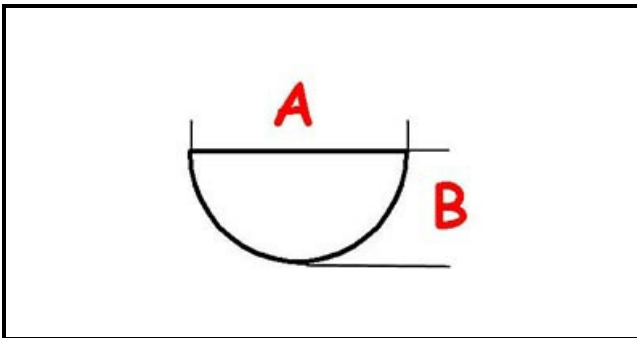

3108442

KNOB

Date: 26-12-2024

**Technical data**

DEPTH MM	A=6mm
WIDTH MM	B=5mm
EXTERNAL DIAMETER mm	Ø=42mm
HOLE FOR HALF-MOON SHAFT	MEZZALUNA/HALF-MOON

Manufacturer code

LAINOX ALI GROUP SRL A SOCIO UNICO

LAINOX ALI GROUP SRL A SOCIO UNICO