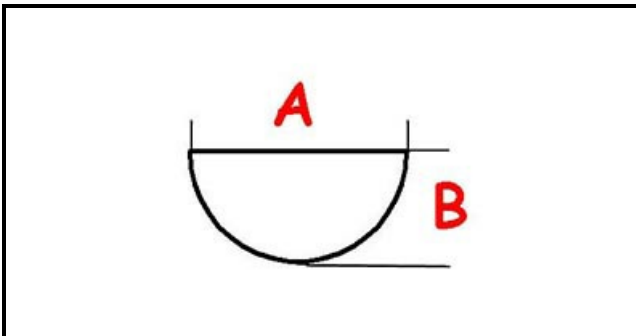

3108442

**KNOB**

Date: 23-11-2024

**Technical data**

DEPTH MM	A=6mm
WIDTH MM	B=5mm
EXTERNAL DIAMETER mm	Ø=42mm
HOLE FOR HALF-MOON SHAFT	MEZZALUNA/HALF-MOON

**Manufacturer code**

LAINOX ALI GROUP SRL A SOCIO UNICO