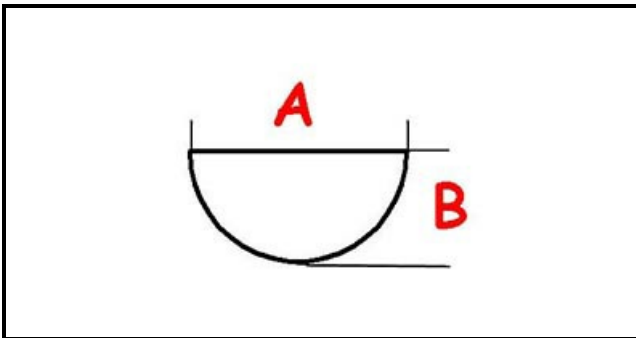

3108442

KNOB

Date: 27-02-2025

**Technical data**

DEPTH MM	A=6mm
WIDTH MM	B=5mm
EXTERNAL DIAMETER mm	Ø=42mm
HOLE FOR HALF-MOON SHAFT	MEZZALUNA/HALF-MOON

Manufacturer code

LAINOX ALI GROUP SRL A SOCIO UNICO

LAINOX ALI GROUP SRL A SOCIO UNICO