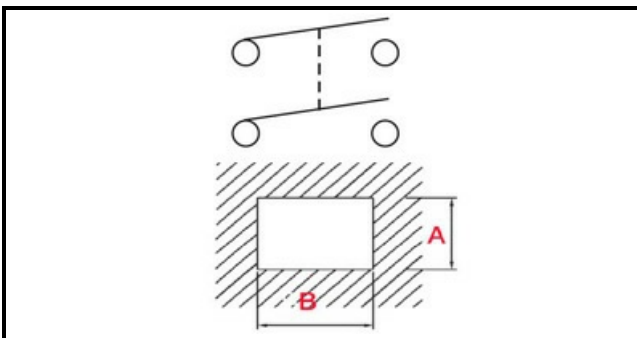

1105045

BLACK BIPOLAR SWITCH 0/1

Date: 23-11-2024

**Technical data**

DEPTH MM	B=30mm
WIDTH MM	A=22mm
NUMBER OF POLES	POLI/POLES=4
NUMBER OF POSITIONS	0-1
COLOR	NERO/BLACK
VOLT	230V

Manufacturer code

LAINOX ALI GROUP SRL A SOCIO UNICO