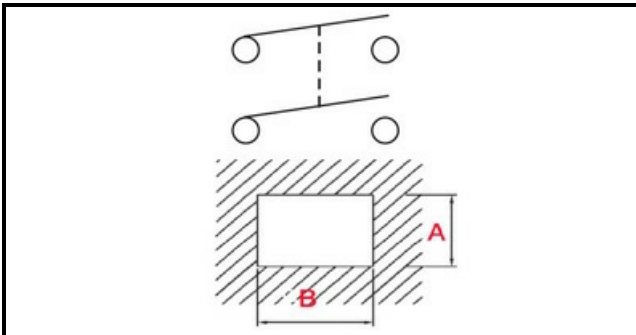

1105045

BLACK BIPOLAR SWITCH 0/1

Date: 27-02-2025

**Technical data**

DEPTH MM	B=30mm
WIDTH MM	A=22mm
NUMBER OF POLES	POLI/POLES=4
NUMBER OF POSITIONS	0-1
COLOR	NERO/BLACK
VOLT	230V

Manufacturer code

LAINOX ALI GROUP SRL A SOCIO UNICO