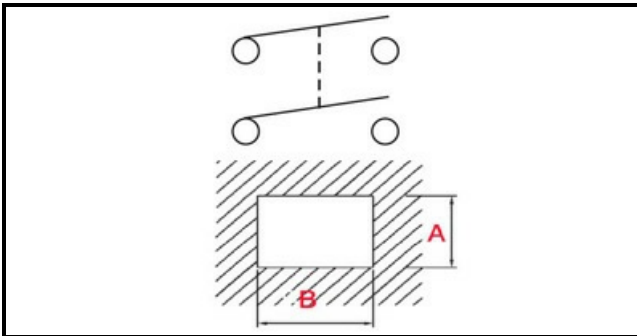

1105045

BLACK BIPOLAR SWITCH 0/1

Date: 12-04-2025

Technical data

DEPTH MM	B=30mm
WIDTH MM	A=22mm
NUMBER OF POLES	POLI/POLES=4
NUMBER OF POSITIONS	0-1
COLOR	NERO/BLACK
VOLT	230V

Manufacturer code

LAINOX ALI GROUP SRL A SOCIO UNICO