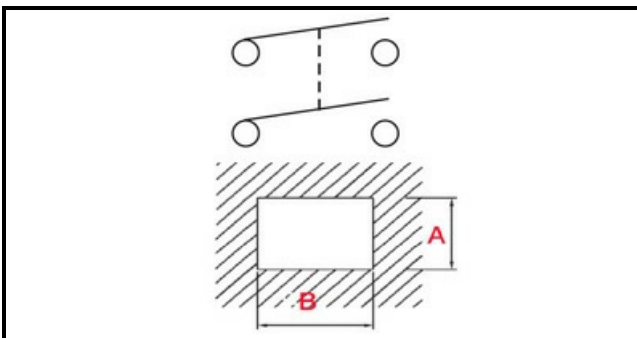

1105045

BLACK BIPOLAR SWITCH 0/1

Date: 22-01-2025

**Technical data**

DEPTH MM	B=30mm
WIDTH MM	A=22mm
NUMBER OF POLES	POLI/POLES=4
NUMBER OF POSITIONS	0-1
COLOR	NERO/BLACK
VOLT	230V

Manufacturer code

LAINOX ALI GROUP SRL A SOCIO UNICO