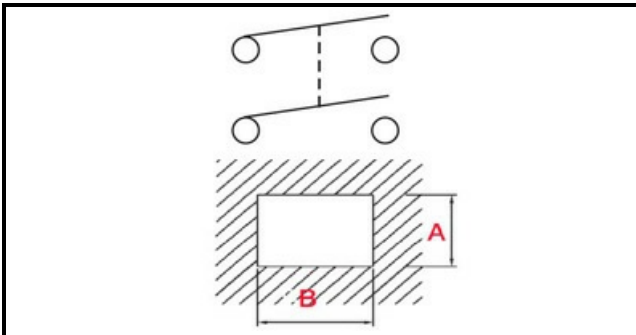

1105045

BLACK BIPOLAR SWITCH 0/1

Date: 22-12-2024

**Technical data**

DEPTH MM	B=30mm
WIDTH MM	A=22mm
NUMBER OF POLES	POLI/POLES=4
NUMBER OF POSITIONS	0-1
COLOR	NERO/BLACK
VOLT	230V

Manufacturer code

LAINOX ALI GROUP SRL A SOCIO UNICO