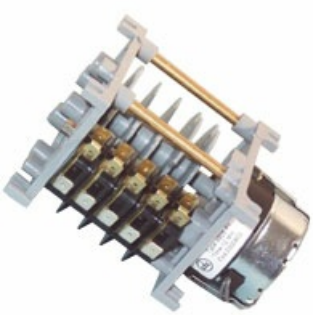

1112140

TIMER 120-180-240 L21

Date: 05-04-2025

ORIGINAL
OSP
SPARE PARTS

Technical data

NUMBER OF POLES	POLI/POLES=15
FASTON MM	6,3mm
NUMBER OF CAMS	CAMME/CAMS=5
MOTORS NUMBER	1
TIME MINUTES	TIME 12'

Manufacturer code