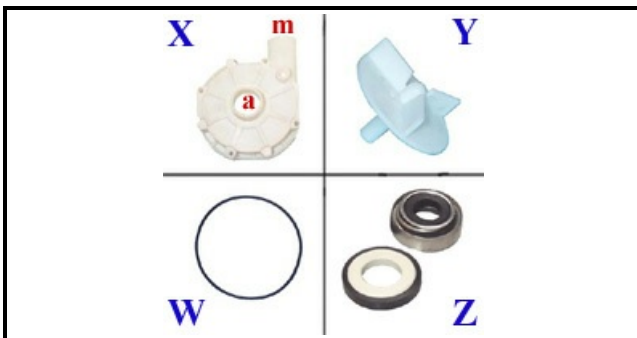

1103018

ANTICLOCKWISE PUMP 0,15HP

Date: 04-03-2025

Technical data

DIAMETER SUCTION mm	A=28mm
DIAMETER FLOW mm	M=28mm
KILOWATT KW	KW=0,11
MONOPHASE	230V
HP - POWER	HP=0,15
GASKET	W=2104004
DIRECTION OF ROTATION RIGHT	DX /RIGHT
MECHANIC SEAL	Z=3110026
FAN	Y=3109017
BODY PUMP	X=1103148
CAPACITOR	10MF