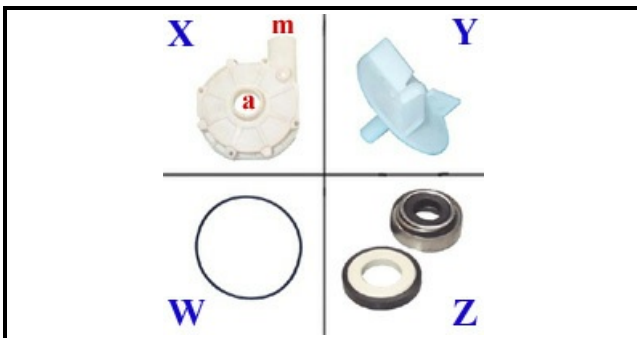

1103018

ANTICLOCKWISE PUMP 0,15HP

Date: 24-11-2024

Technical data

DIAMETER SUCTION mm	A=28mm
DIAMETER FLOW mm	M=28mm
KILOWATT KW	KW=0,11
MONOPHASE	230V
HP - POWER	HP=0,15
GASKET	W=2104004
DIRECTION OF ROTATION RIGHT	DX /RIGHT
MECHANIC SEAL	Z=3110026
FAN	Y=3109017
BODY PUMP	X=1103148
CAPACITOR	10MF