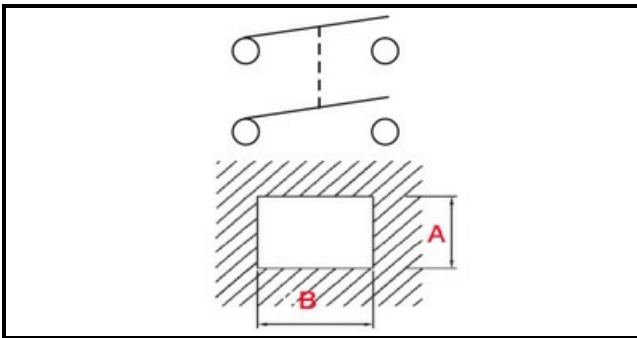

1105243

SWITCH IP65 1932.3112 FOR LC40 BLACK

Date: 12-04-2025

Technical data

DEPTH MM	B=28mm
WIDTH MM	A=22mm
NUMBER OF POLES	POLI/POLES=4
NUMBER OF POSITIONS	0-1
COLOR	NERO/BLACK
VOLT	230V

Manufacturer code