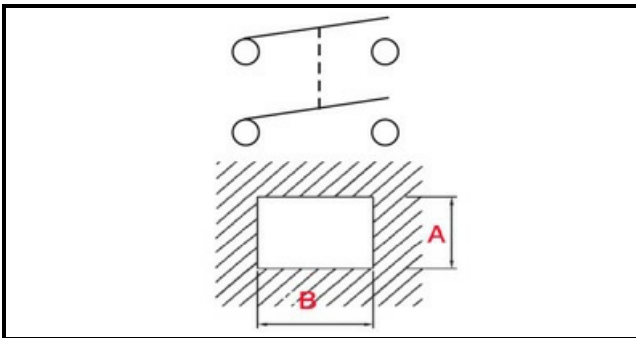

1105243

SWITCH IP65 1932.3112 FOR LC40 BLACK

Date: 22-11-2024

**Technical data**

DEPTH MM	B=28mm
WIDTH MM	A=22mm
NUMBER OF POLES	POLI/POLES=4
NUMBER OF POSITIONS	0-1
COLOR	NERO/BLACK
VOLT	230V

Manufacturer code