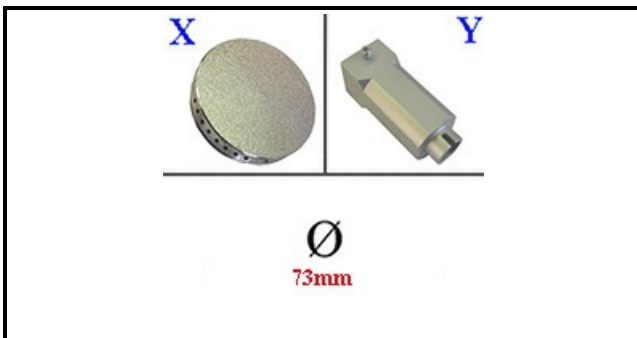

4111156

**BURNER HEAD**

Date: 22-11-2024

ORIGINAL  
**OSP**  
SPARE PARTS**Technical data**

DIAMETER mm	Ø=73mm
KILOWATT KW	3 KW
FLAME SPREADER	X=4109106
AIR REGULATOR	Y=4111186

**Manufacturer code**

LOTUS SPA