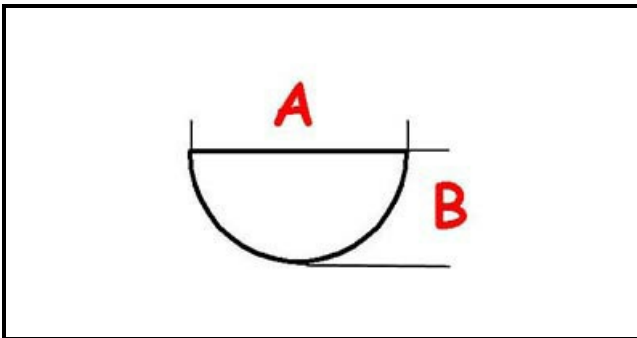

4217807

HANDLE PIN

Date: 22-11-2024

ORIGINAL
OSP
SPARE PARTS**Technical data**

DEPTH MM	A=8mm
WIDTH MM	B=6,5mm
SHAFT mm	L=10mm

Manufacturer code

LOTUS SPA