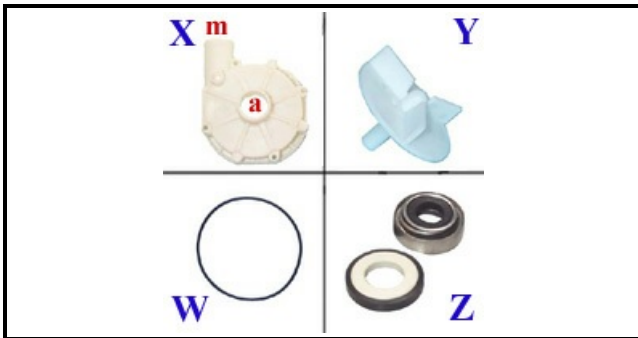

## Technical data

DIAMETER SUCTION mm	A=28mm
DIAMETER FLOW mm	M=28mm
KILOWATT KW	KW=0,12
MONOPHASE	230V
HP - POWER	HP=0,15
GASKET	W=2104004
DIRECTION OF ROTATION LEFT	SX / LEFT
MECHANIC SEAL	Z=3110026
FAN	Y=3109017
BODY PUMP	X=1103149
CAPACITOR	6,3mf