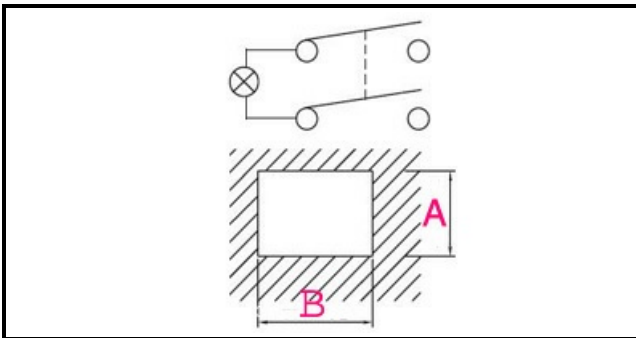

1105002

COFFEE SWITCH WITH LED

Date: 04-03-2025

ORIGINAL
OSP
SPARE PARTS**Technical data**

DEPTH MM	B=30mm
WIDTH MM	A=22mm
NUMBER OF POLES	POLI/POLES=4
NUMBER OF POSITIONS	0-1
COLOR	NERO CON LED/BLACK WITH LED
VOLT	250V